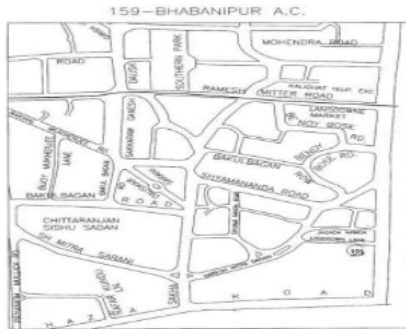

Nazri Naksha

Cad View

Key MAP View