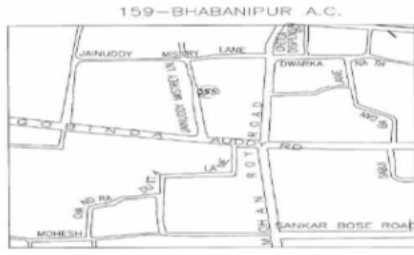

Nazri Naksha

Google Map View