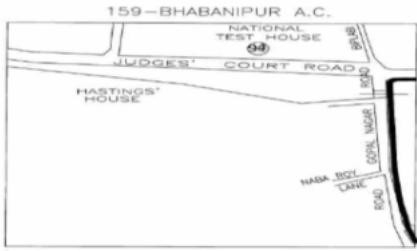

Nazri Naksha

Google Map View