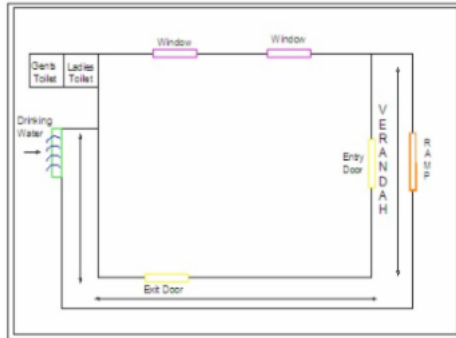

Nazri Naksha

Google Map View

Polling Station Building Front View

Polling Station Front View

Cad View

Key MAP View