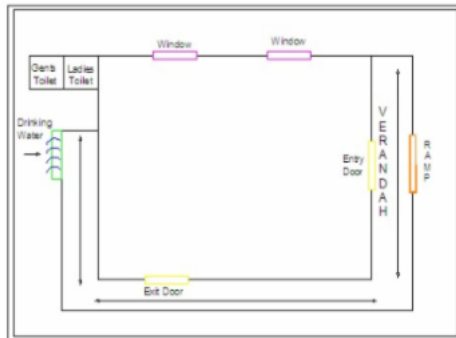

Nazri Naksha

Google Map View

Polling Station Building Front View

Polling Station Front View

Cad View

Key MAP View