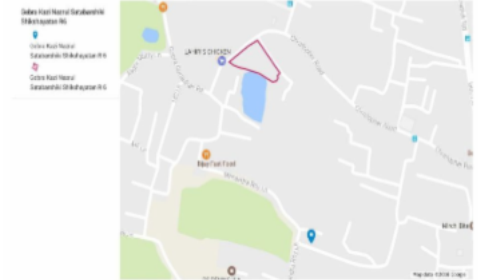

Key MAP View

Gobra Kazi Nazrul Satabarshiki Shikshayatan R6