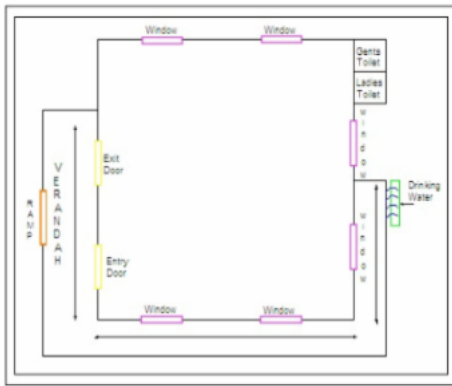

Nazri Naksha

Google Map View

Polling Station Building Front View

Polling Station Front View

Cad View

Key MAP View