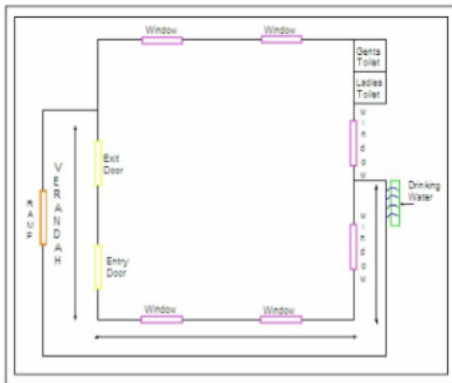

Nazri Naksha

Google Map View

Polling Station Building Front View

Polling Station Front View

Cad View

Key MAP View