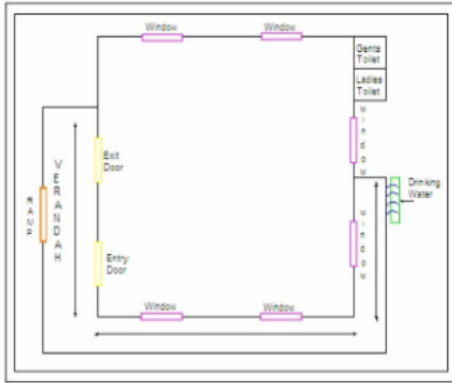

Nazri Naksha

Google Map View

Polling Station Building Front View

Polling Station Front View

Cad View

Key MAP View