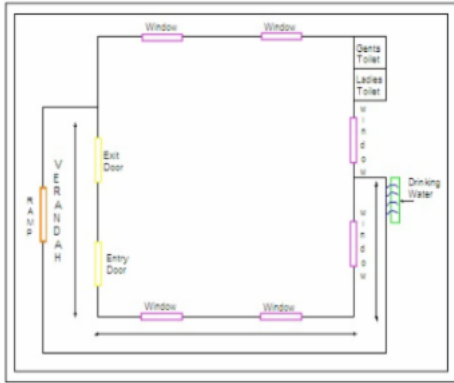

Nazri Naksha

Google Map View

Polling Station Building Front View

Polling Station Front View

Cad View

Key MAP View