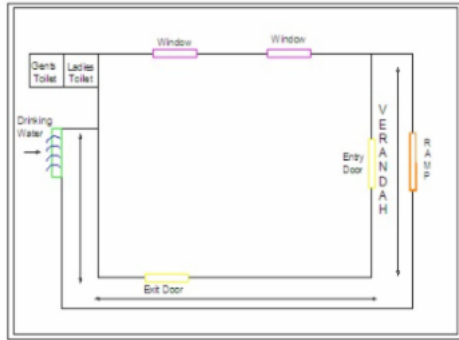

Nazri Naksha

Google Map View

Polling Station Building Front View

Polling Station Front View

Cad View

Key MAP View