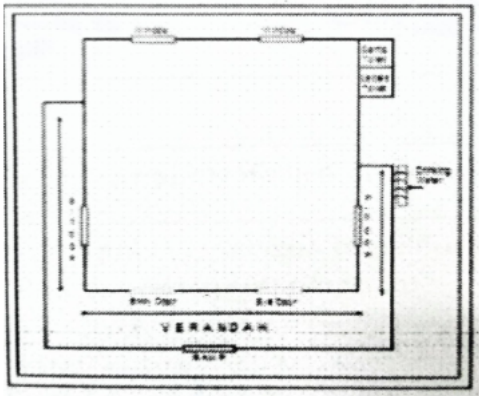

Nazri Naksha

Google Map View

Polling Station Building Front View

Polling Station Front View

Cad View

Key MAP View