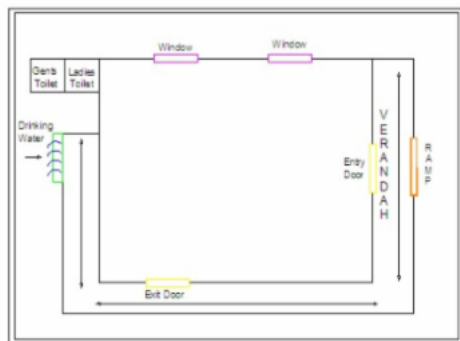

Nazri Naksha

Google Map View

Polling Station Building Front View

Polling Station Front View

Cad View

Key MAP View