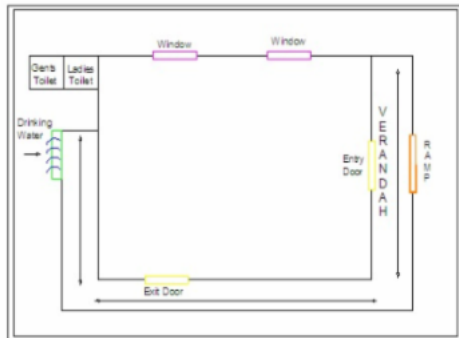

Nazri Naksha

Google Map View

Polling Station Building Front View

Polling Station Front View

Cad View

Key MAP View