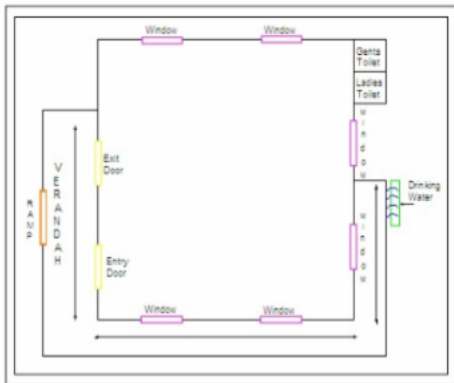

Nazri Naksha

Google Map View

Polling Station Building Front View

Polling Station Front View

Cad View

Key MAP View