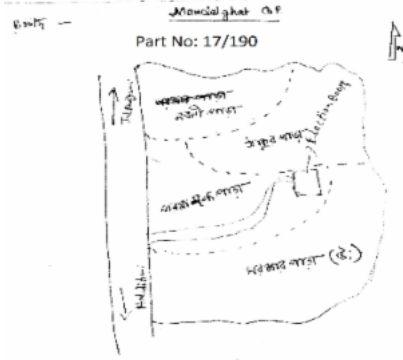

Nazri Naksha

Google Map View