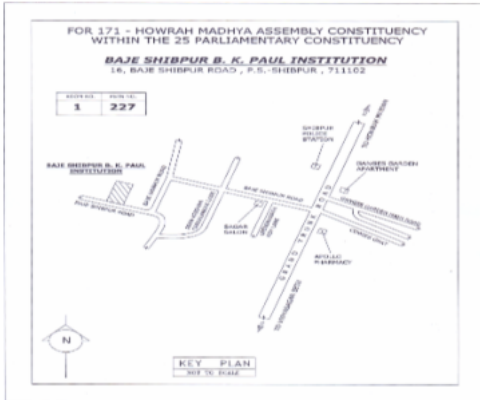

Nazri Naksha

Google Map View

Polling Station Building Front View

Polling Station Front View

Cad View

Key MAP View