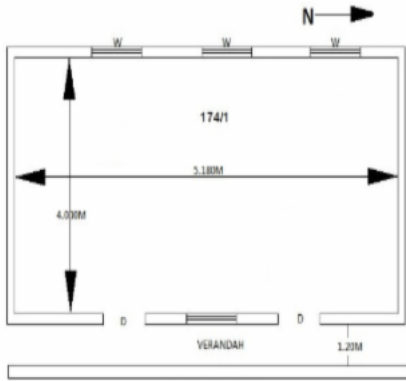

Nazri Naksha

Google Map View

Polling Station Building Front View

Polling Station Front View

Cad View

Key MAP View