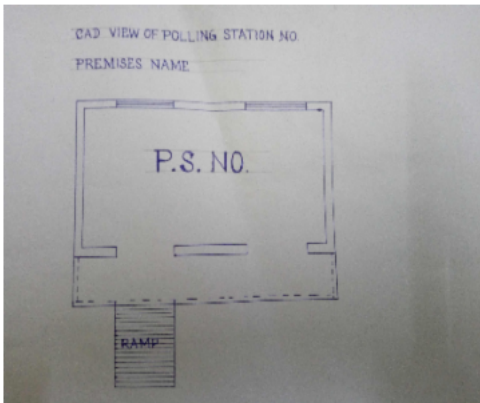

Nazri Naksha

Google Map View

Polling Station Building Front View

Polling Station Front View

Cad View

Key MAP View