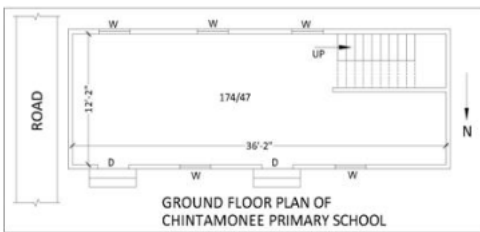

Nazri Naksha

Google Map View

Polling Station Building Front View

Polling Station Front View

Cad View

Key MAP View