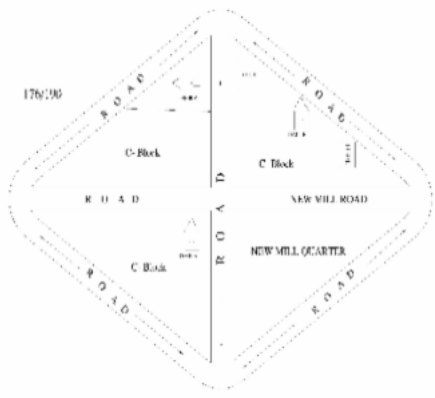

Nazri Naksha

Google Map View