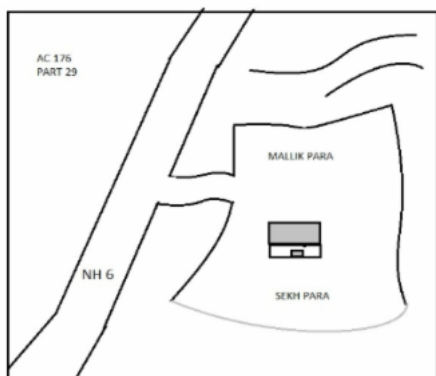

Nazri Naksha

Google Map View

Polling Station Building Front View

Polling Station Front View

Cad View

Key MAP View