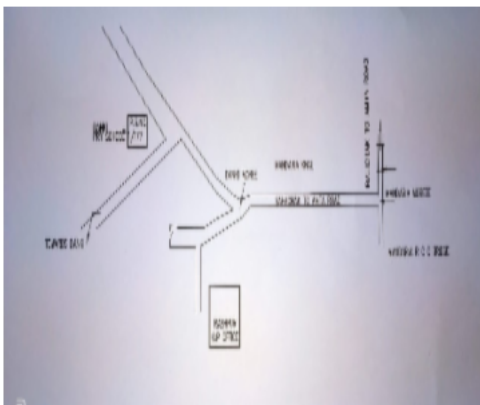

Nazri Naksha

Google Map View

Polling Station Building Front View

Polling Station Front View

Cad View

Key MAP View