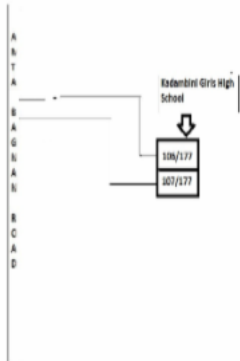

Nazri Naksha

Google Map View

Polling Station Building Front View

Polling Station Front View

Cad View

Key MAP View