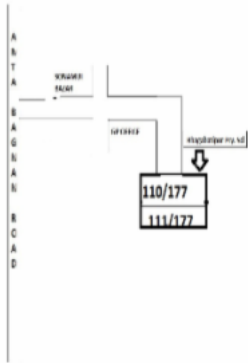

Nazri Naksha

Google Map View

Polling Station Building Front View

Polling Station Front View

Cad View

Key MAP View