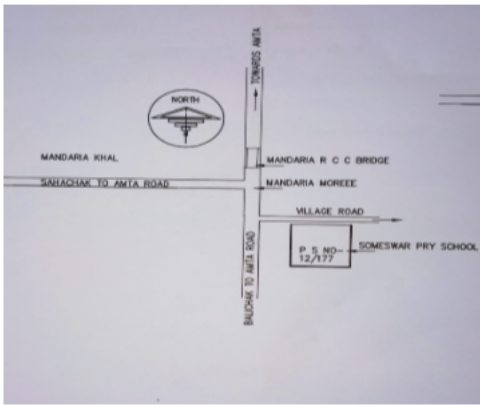

Nazri Naksha

Google Map View

Polling Station Building Front View

Polling Station Front View

Cad View

Key MAP View