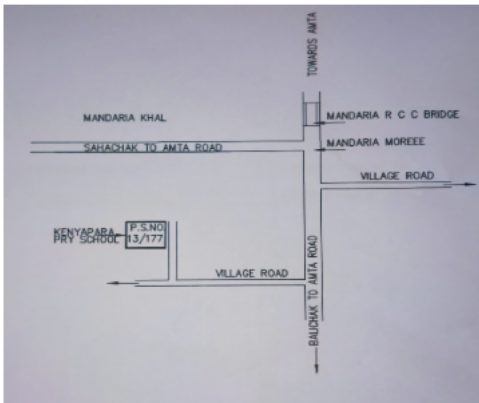

Nazri Naksha

Google Map View

Polling Station Building Front View

Polling Station Front View

Cad View

Key MAP View