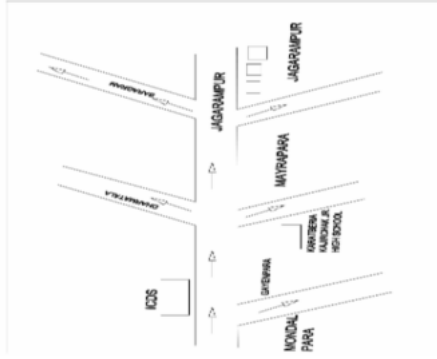

Nazri Naksha

Google Map View