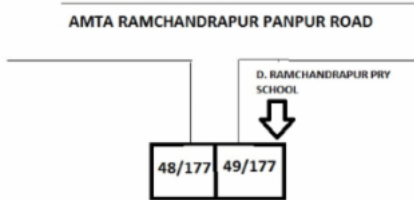

Nazri Naksha

Google Map View

Polling Station Building Front View

Polling Station Front View

Cad View

Key MAP View