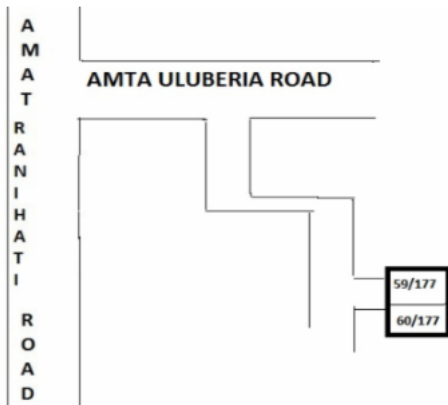

Nazri Naksha

Google Map View

Polling Station Building Front View

Polling Station Front View

Cad View

Key MAP View