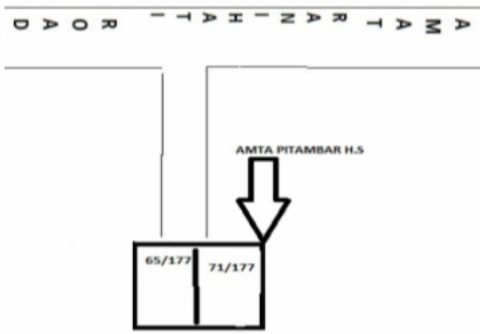

Nazri Naksha

Google Map View

Polling Station Building Front View

Polling Station Front View

Cad View

Key MAP View