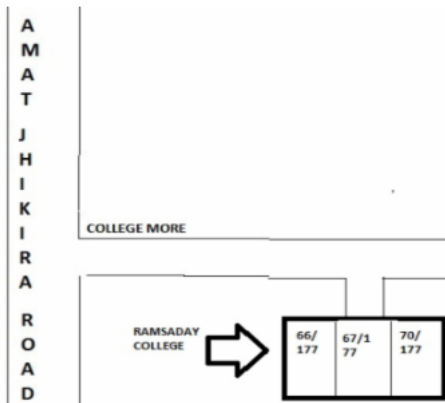

Nazri Naksha

Google Map View

Polling Station Building Front View

Polling Station Front View

Cad View

Key MAP View