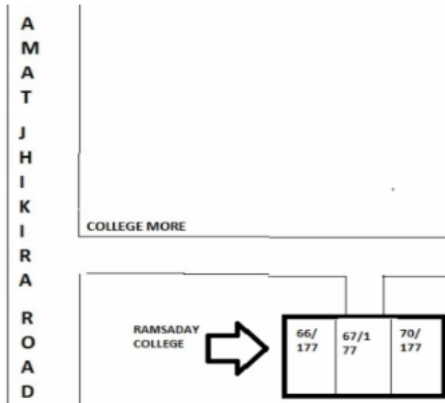

Nazri Naksha

Google Map View

Polling Station Building Front View

Polling Station Front View

Cad View

Key MAP View