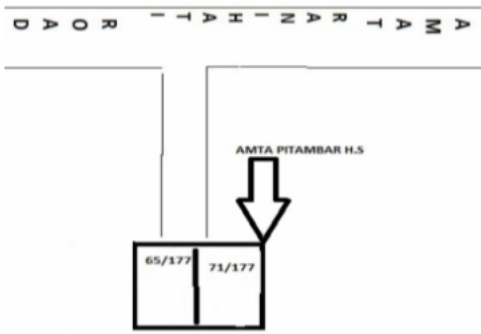

Nazri Naksha

Google Map View

Polling Station Building Front View

Polling Station Front View

Cad View

Key MAP View