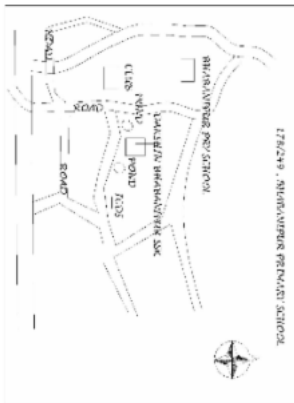

Nazri Naksha

Google Map View

Polling Station Building Front View

Polling Station Front View

Cad View

Key MAP View