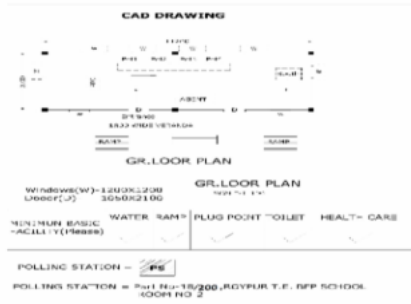

Nazri Naksha

Google Map View

Polling Station Building Front View

Polling Station Front View

Cad View

Key MAP View