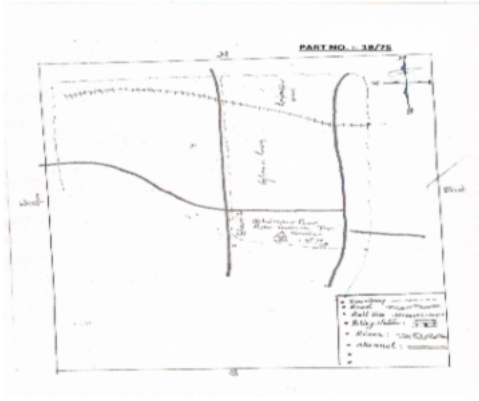

Nazri Naksha

Google Map View