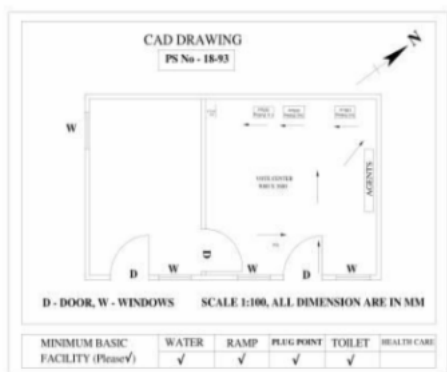

Nazri Naksha

Google Map View

Polling Station Building Front View

Polling Station Front View

Cad View

Key MAP View