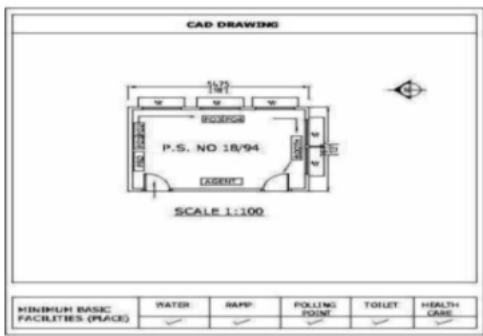

Nazri Naksha

Google Map View

Polling Station Building Front View

Polling Station Front View

Cad View

Key MAP View