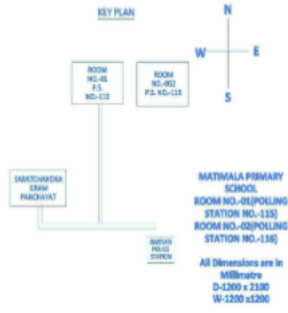

Nazri Naksha

Google Map View