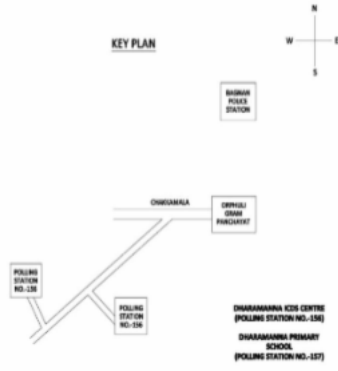

Nazri Naksha

Google Map View