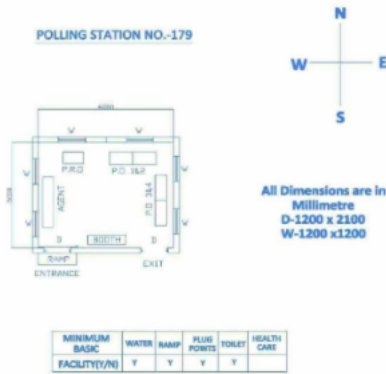

Nazri Naksha

Google Map View

Polling Station Building Front View

Polling Station Front View

Cad View

Key MAP View