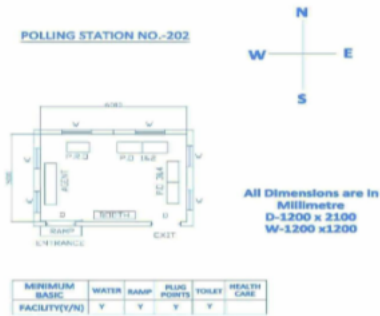

Nazri Naksha

Google Map View

Polling Station Building Front View

Polling Station Front View

Cad View

Key MAP View