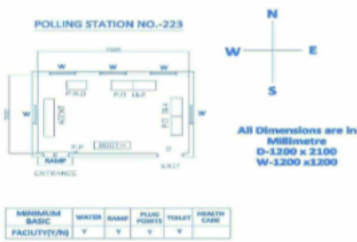

Nazri Naksha

Google Map View

Polling Station Building Front View

Polling Station Front View

Cad View

Key MAP View