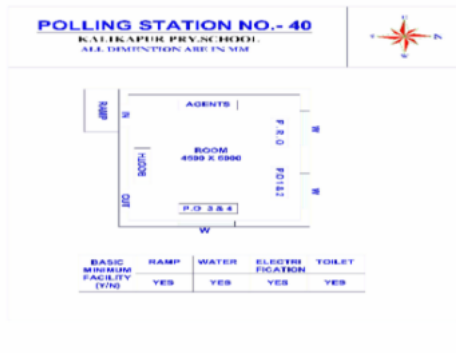

Nazri Naksha

Google Map View

Polling Station Building Front View

Polling Station Front View

Cad View

Key MAP View