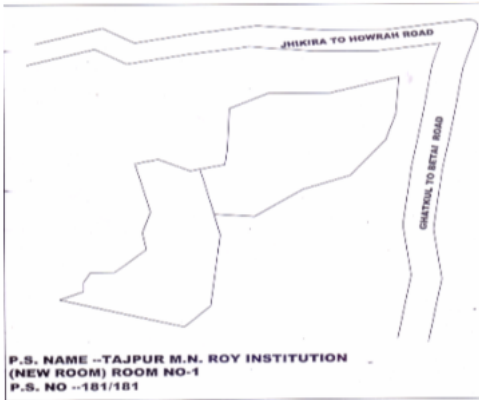

Nazri Naksha

Google Map View

Polling Station Building Front View

Polling Station Front View

Cad View

Key MAP View