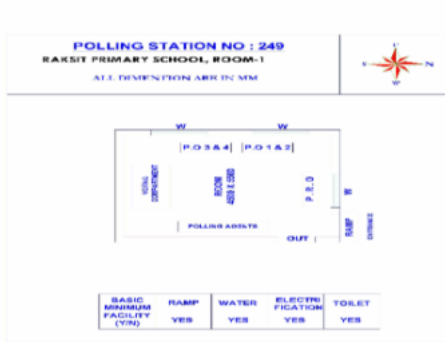

Nazri Naksha

Google Map View

Polling Station Building Front View

Polling Station Front View

Cad View

Key MAP View