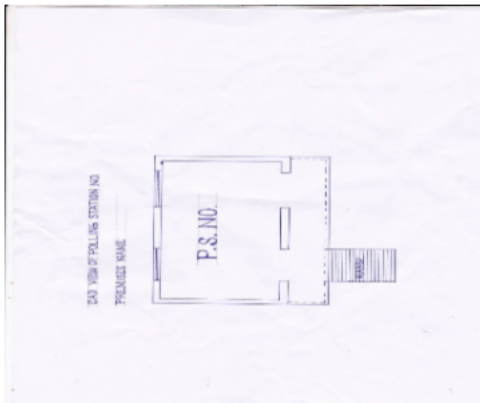

Nazri Naksha

Google Map View

Polling Station Building Front View

Polling Station Front View

Cad View

Key MAP View