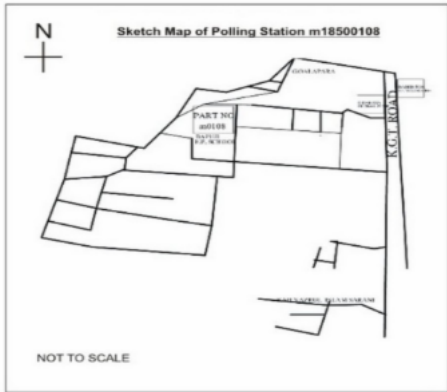

Nazri Naksha

Google Map View

Polling Station Building Front View

Polling Station Front View

Cad View

Key MAP View