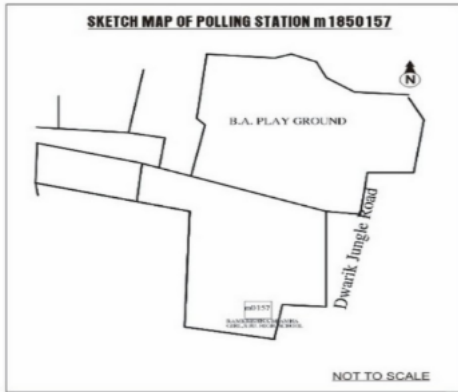

Nazri Naksha

Google Map View

Polling Station Building Front View

Polling Station Front View

Cad View

Key MAP View